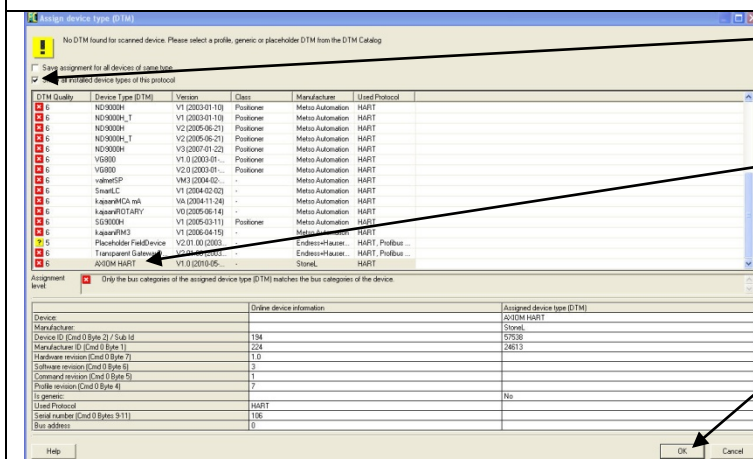

Stonel Axiom AMI71 DTM w/ FieldCare Quick Start Guide

Run: Scanning wizard (or Axiom if you have already created one)

Click Assign device type (DTM)

Select Show all installed device types:

Select Axiom Hart OK

Click OK

Stonel Axiom AMI71 DTM w/ FieldCare Quick Start Guide

Identification Screen:

- To View online variables click
- Device Operations
- Device Functions
- Observe

Observe / Device Variables

Valve Position	<input type="text" value="0.0 deg"/>	PV Measurement	<input type="radio"/> Closed <input checked="" type="radio"/> Open
Air Pressure	<input type="text" value="0.000 psi"/>	Loop Current	<input type="text" value="4.000 mA"/>
Temperature	<input type="text" value="24.000 °C"/>	Valve % Open	<input type="text" value="0.000 %"/>
<input type="radio"/> Solenoid Power		Cycle Count	<input type="text" value="0"/>