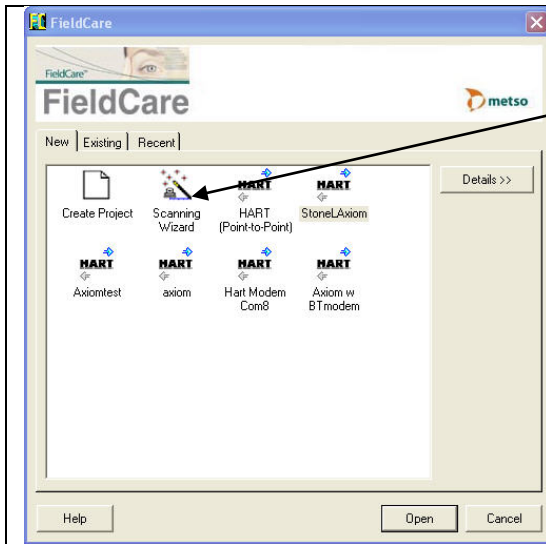

Stonel Axiom AMI71 DTM w/ FieldCare Quick Start Guide

Run: Scanning wizard (or Axiom if you have already created one)

Click Assign device type (DTM)

Select Show all installed device types:

Select Axiom Hart OK

Click OK

Stonel Axiom AMI71 DTM w/ FieldCare Quick Start Guide

Identification Screen:

- To View online variables click
- Device Operations
- Device Functions
- Observe

Observe / Device Variables

Valve Position	<input type="text" value="0.0 deg"/>	PV Measurement	<input type="radio"/> Closed <input checked="" type="radio"/> Open
Air Pressure	<input type="text" value="0.000 psi"/>	Loop Current	<input type="text" value="4.000 mA"/>
Temperature	<input type="text" value="24.000 °C"/>	Valve % Open	<input type="text" value="0.000 %"/>
<input type="radio"/> Solenoid Power		Cycle Count	<input type="text" value="0"/>