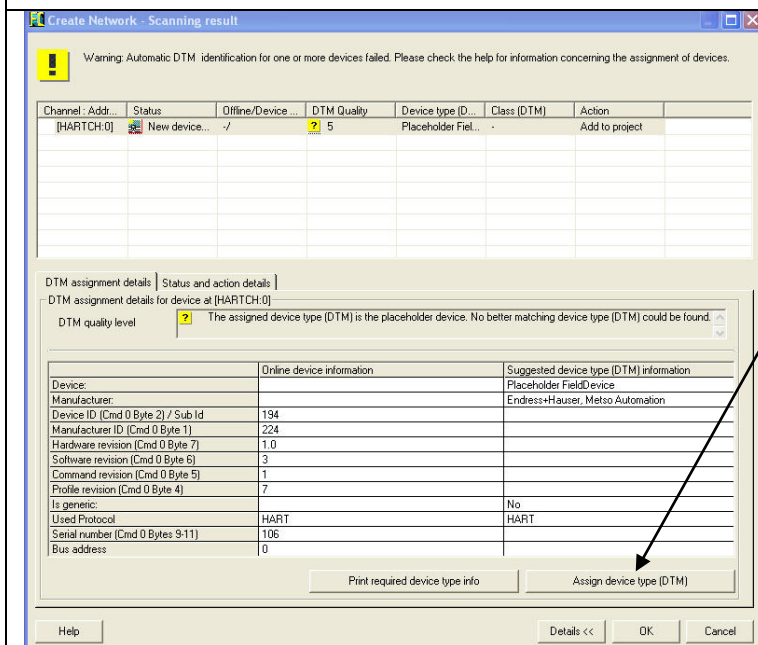

Stonel Axiom AMI71 DTM w/ FieldCare Quick Start Guide

Run: Scanning wizard (or Axiom if you have already created one)

Click Assign device type (DTM)

Select Show all installed device types:

Select Axiom Hart OK

Click OK

Stonel Axiom AMI71 DTM w/ FieldCare Quick Start Guide

Identification Screen:

- To View online variables click
- Device Operations
- Device Functions
- Observe

Observe / Device Variables

Valve Position	<input type="text" value="0.0 deg"/>	PV Measurement	<input type="radio"/> Closed <input checked="" type="radio"/> Open
Air Pressure	<input type="text" value="0.000 psi"/>	Loop Current	<input type="text" value="4.000 mA"/>
Temperature	<input type="text" value="24.000 °C"/>	Valve % Open	<input type="text" value="0.000 %"/>
<input type="radio"/> Solenoid Power		Cycle Count	<input type="text" value="0"/>