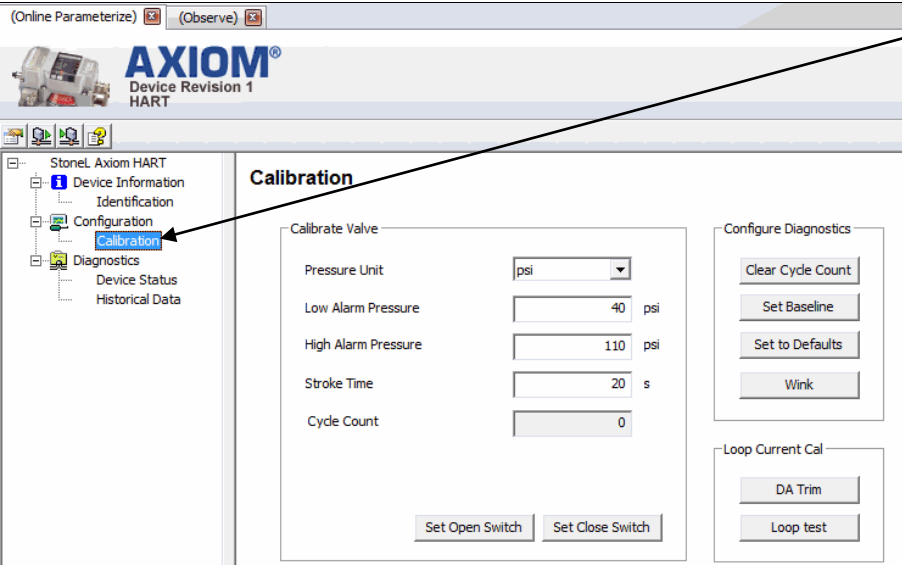

Click OK

Stonel Axiom AMI71 DTM w/ FieldCare Quick Start Guide

Identification Screen:

- To View online variables click
- Device Operations
- Device Functions
- Observe

Observe / Device Variables

Valve Position	<input type="text" value="0.0 deg"/>	PV Measurement	<input type="radio"/> Closed <input checked="" type="radio"/> Open
Air Pressure	<input type="text" value="0.000 psi"/>	Loop Current	<input type="text" value="4.000 mA"/>
Temperature	<input type="text" value="24.000 °C"/>	Valve % Open	<input type="text" value="0.000 %"/>
<input type="radio"/> Solenoid Power		Cycle Count	<input type="text" value="0"/>

View online variables

To Set-up / Calibrate:
click here

Stonel Axiom AMI71 DTM w/ FieldCare Quick Start Guide

(Online Parameterize)
(Observe)

AXIOM[®]

Device Revision 1
HART

Stonel Axiom HART

- [-] Device Information
 - Identification
- [-] Configuration
 - Calibration
- [-] Diagnostics
 - Device Status
 - Historical Data