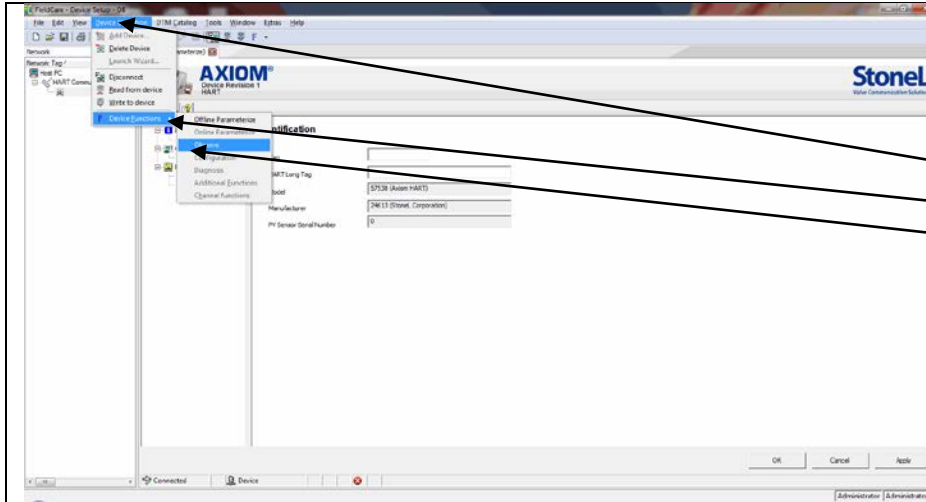

Stonel Axiom AMI71 DTM w/ FieldCare Quick Start Guide

Run: Scanning wizard (or Axiom if you have already created one)

Click Assign device type (DTM)

Select Show all installed device types:

Select Axiom Hart OK

Click OK

Stonel Axiom AMI71 DTM w/ FieldCare Quick Start Guide

Identification Screen:

- To View online variables click
- Device Operations
- Device Functions
- Observe

Observe / Device Variables

Valve Position	<input type="text" value="0.0 deg"/>	PV Measurement	<input type="radio"/> Closed <input checked="" type="radio"/> Open
Air Pressure	<input type="text" value="0.000 psi"/>	Loop Current	<input type="text" value="4.000 mA"/>
Temperature	<input type="text" value="24.000 °C"/>	Valve % Open	<input type="text" value="0.000 %"/>
<input type="radio"/> Solenoid Power		Cycle Count	<input type="text" value="0"/>